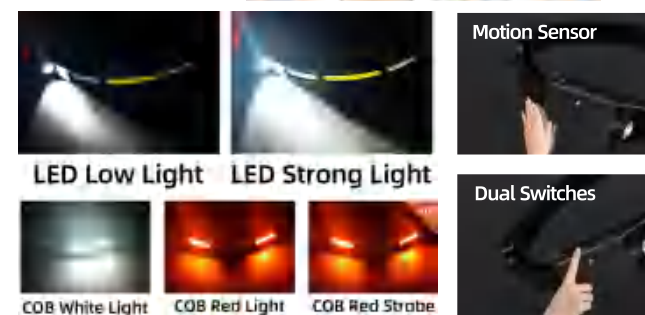

5 Lighting Modes