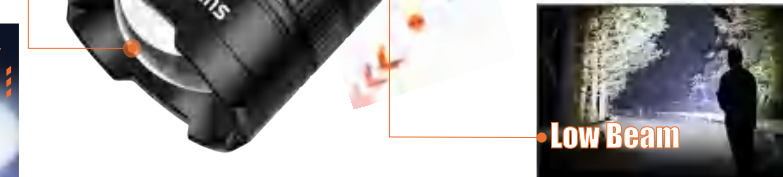

High Bright Light Chip Bright All Night