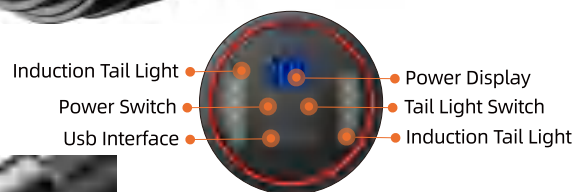

High-definition Digital Display, Real-time Electric Display

10000 Lumens

L1-S Professional Searchlight

Reserved Bracket Mica Hole

Streamline Handle Design

Super Bright Triple Core Light Chip

Hd Digital Display Screen