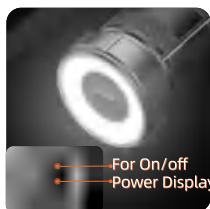

Tail Floodlighting