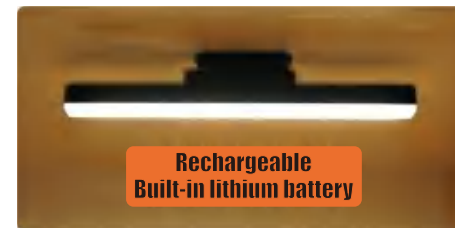

103 SERIES
HOME LIGHT

Home Light Series **KYD07**

SUPERFIRE Home Lights Series Are Exquisitely Designed, Compact And Unique, And Are Widely Used In Home Decoration, Bedside Lamps, And Ambient Lights.

Product Structure

Power: 0.5w   Battery: 700mAh   Charging Type: Built In Battery

Human Body Induction   Stepless Dimming   Adjustable Color Temperature

Long Press Stepless Dimming

With More Comfortable Light
Reduce Eye Fatigue

NO VISIBLE VIDEO FLASH LESS GHOSTING CAN BE DETECTED BY ITSELF

KYD07

Detachable Desk Lamp

Only Charge Once In 2 Weeks

SUPERFIRE