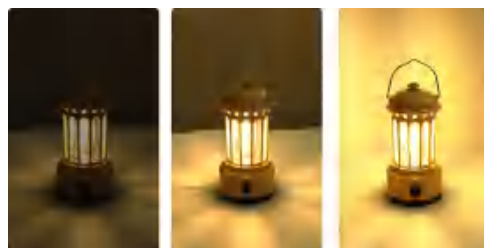

6 Modes | Battery: 18650/1200mAh | Power 4w

Turn The Switch Clockwise
Light Source Select Brightness From Low To High

Light Source 360° irradiation

With A Handle, Easy To Carry And Hanging

Turn The Switch Knob On The Clock