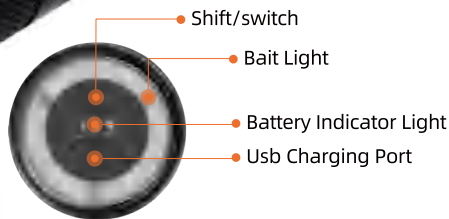

High>Low>Off,White>Yellow>Blue>Purple

High Brightness, Long Range, Long Battery Life

Portable Handle, Easy To Operate Power Display

White, Yellow, Blue And Purple Four-color Variable Light Source

Convex Lens Rotating Focus