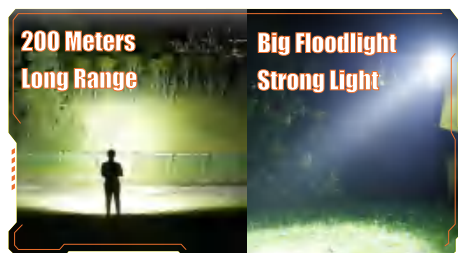

Multiple Safe Use Program Protection

C8-H

IP46 Type-C Charge

5 Modes Battery: 21700/4000mAh Moon Spot

(Low>Medium>High>Strobe>SOS)

Tail Switch, Tactical Switch High Waterproof Performance Ip46

Large Capacity - Strong Battery Life