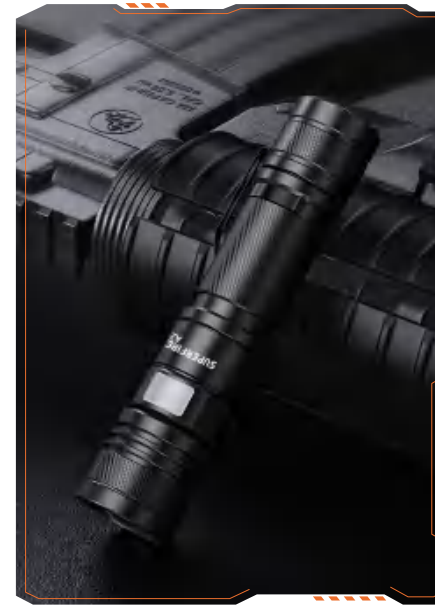

A2

Type-c Charge

Aluminum Alloy Material

6 Modes Power 15w IP43 Waterproof

(Weak-Medium-Strong-Strobe-SOS-OFF)

Telescopic Focus Multiple Security Procedures

Diversified Charging Portable And Compact

Telescopic Focusing Small And Portable