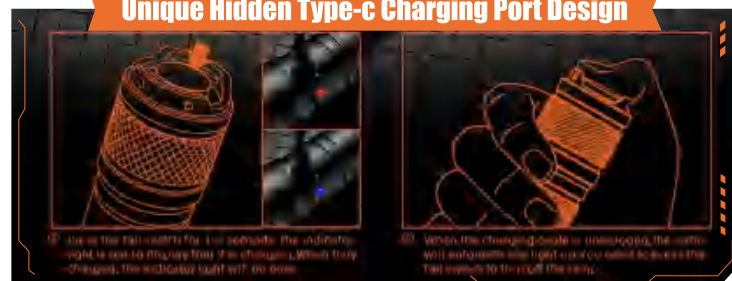

Unique Hidden Type-c Charging Port Design