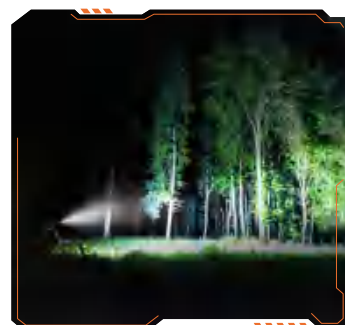

BL10/BL11/BL12

Intelligent Light Sensing   Intelligent Power Display   Protect Eyes   Indicator Light

The Cut-off Line Design Of Light   Uniform Light Distribution

Model:BL10

Power 5w   Battery:18650/1500mAh   Charging Type: Micro-USB

Modes: 4 Modes(light Sense-high Light -low Light -strobe Light)

Light-sensing
Strong light
Weak light
Strobe

BL10

Model:BL11

Power 5w   Battery:1*18650 Battery(2000mAh)   Charging Type: Micro-USB

Modes: 4 Modes(High Light -Low Light) , long Press2's(SOS-Strobe)

Strong light
Weak light
SOS
Strobe

BL11

Model:BL12

Power 10w   Battery:21700/4800mAh   Charging Type: Type-C

Modes:4 Modes(High Light -Low Light) , Long Press2's(SOS-strobe)

BL12

CLINK   DOUBLE-CLICK
Weak dim light   High beam + low beam
Near weak light   High beam + near strong light
Near strobe   High beam + near weak light
High beam + near strobe

Easy Installation

Silicone fixing accessories

Anti-glare Design

BL14

Micro-usb

4 Modes   Power 5w   Aluminum Alloy Shell

(Strong-Low-SOS-Strobe)

With Warning Lights   Long Runtime 5 Hours In Strong Light Mode

Indicator Light At The Switch

Low Power Steady Red Light   Charging Green Light Flashing   Full Green Light Off

Portable Highlighter Bicycle Headlight