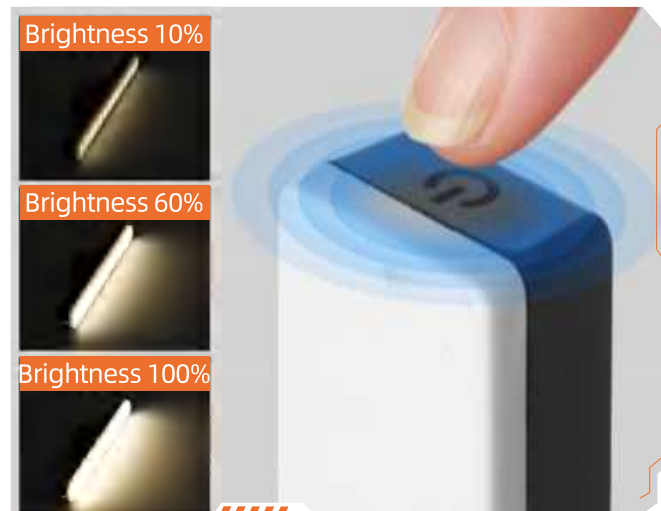

103 SERIES
HOME LIGHT

Home Light Series **KYD07**

SUPERFIRE Home Lights Series Are Exquisitely Designed, Compact And Unique, And Are Widely Used In Home Decoration, Bedside Lamps, And Ambient Lights.

Product Structure

Power: 0.5w   Battery: 700mAh   Charging Type: Built In Battery

Human Body Induction   Stepless Dimming   Adjustable Color Temperature

Long Press Stepless Dimming

With More Comfortable Light
Reduce Eye Fatigue