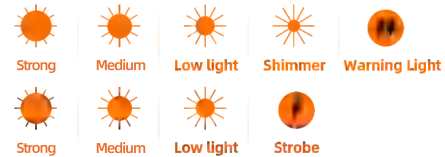

Working Light Series X102

The Camping Light Series Is Specially Designed For Daily Maintenance, Machine Repair, Car Repair, Etc., Soft Cob Light Sources To Protect The Eyes.

Product Structure

2 Modes Power: Main:9W,Side:5W

Main Light Mode(Strong-Medium-Low-Shimmer-Warning)
Side Light Mode(Strong-Medium-Low-Strobe)

Charging Type: Type-C Charging

Battery: Built-in Battery Polymer Battery (8000mAh)