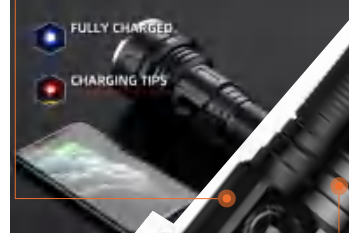

Type-C Flashlight "power Bank"