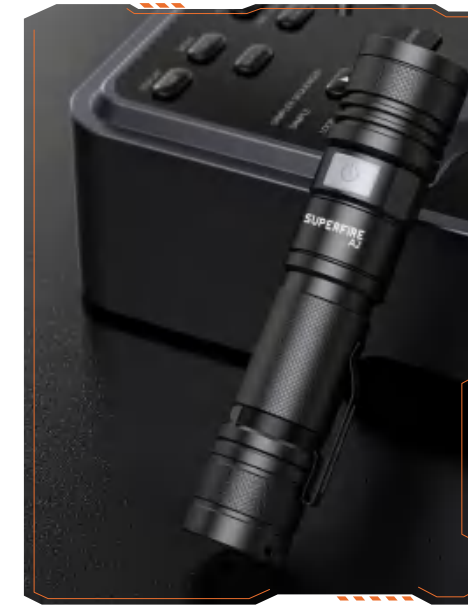

A2

Type-c Charge

Aluminum Alloy Material

6 Modes Power 15w IP43 Waterproof

(Weak-Medium-Strong-Strobe-SOS-OFF)

Telescopic Focus Multiple Security Procedures

Diversified Charging Portable And Compact

Telescopic Focusing Small And Portable