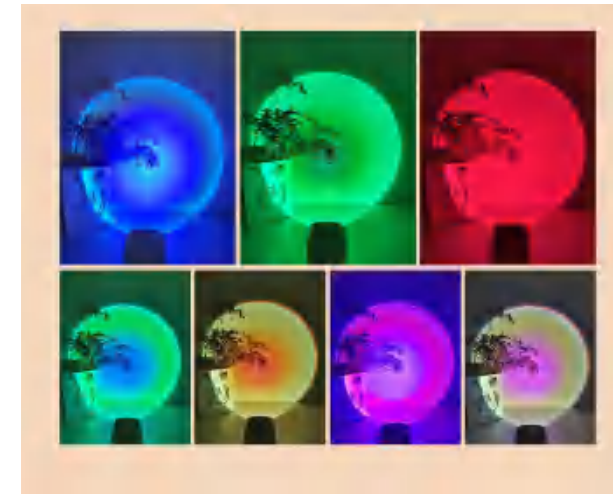

(Low Light-Med Light-High Light)

360° Rotation Touch Switch Seven Colors

Selfie Artifact Atmosphere Master

Touch Switch Charging And Plugging 360° Activity Lamp Cute Shape

Accessories

When Purchasing Or Using These Accessories, Please Ensure That You Choose The Right One For Your Device Model And Specification, And Follow Proper Usage Guidelines And Safety Precautions.