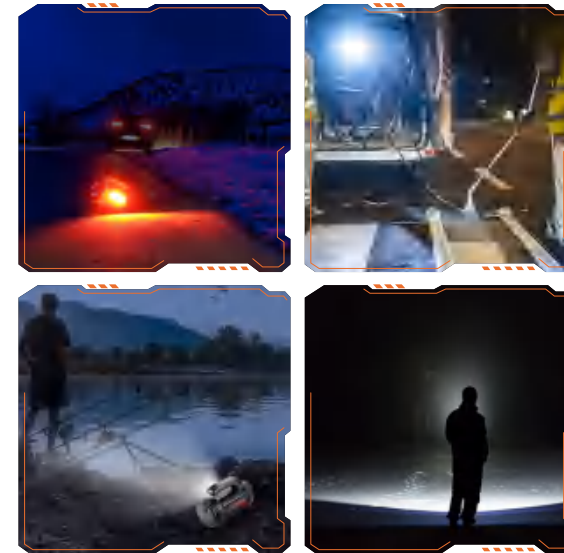

Power Display, With Handle, Bottom Bracket, Tail Hanging Hook

Model:M9-E

Power 10W Battery:18650/1500mAh*4

5 Modes:5 Modes(High>Med>Low>Strobe>SOS)

A Variety Of Usage Methods, Including Handles, Brackets, And Warning Lights