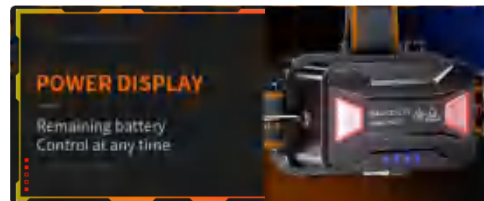

Strong Headlamp Series **HL31**

Superfire Strong Headlamp Series Is Specially Designed For The Needs Of Searching And Rescuing, Industrial Operations, Firefighting, Mining, Etc. It Can Be Used With Helmets To Free Your Hands And Respond Quickly To The Needs Of Tasks.

Product Structure

- Type-C Charge
- Safety Indicator Light
- IP44 Waterproof

4 Modes Power 36w 2 Light Source

(Low Light-Medddum Light-Strong Light-Strobe)

- Telescopic Focus
- Ab16/21700/2*4000mAh
- Two Charging Ways
- Adjustable Headlamp Angle

Details Make Quality