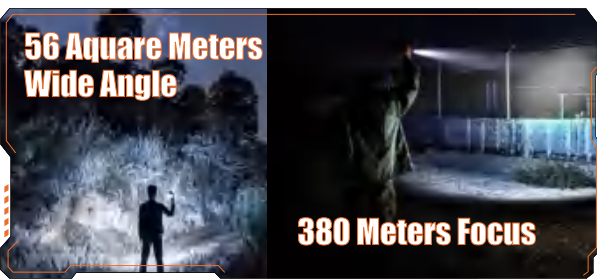

X60-T Type-c Charge **2300 Lumen**

5 Modes Battery: 26650/3700mAh Power 36w
(Low-Middle-High-Strobe-SOS)

Telescopic Focus Powerbank Function

Long Runtime Up To 7 Hours High-power Light Source