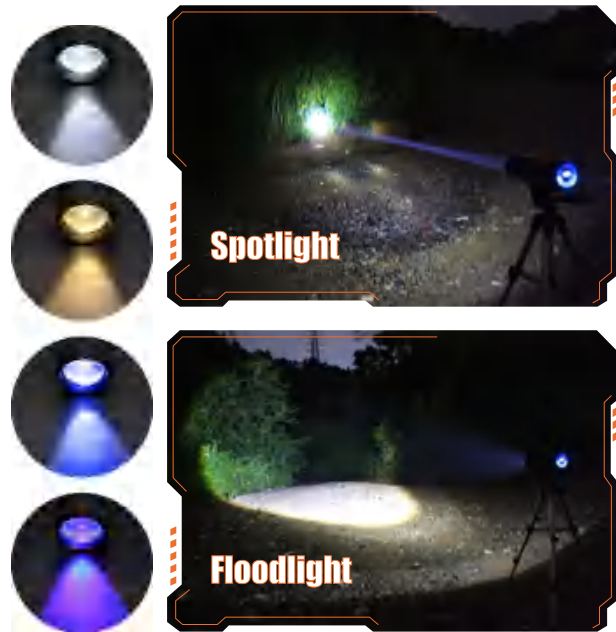

High>Low>Off,White>Yellow>Blue>Purple

High Brightness, Long Range, Long Battery Life

Portable Handle, Easy To Operate Power Display

White, Yellow, Blue And Purple Four-color Variable Light Source

Convex Lens Rotating Focus