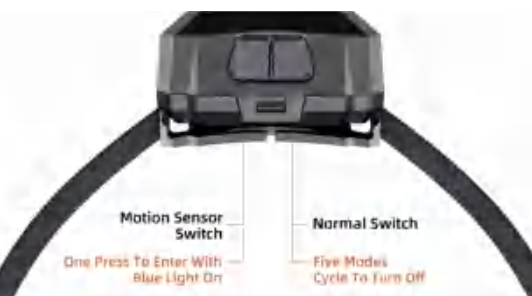

X30

5 Modes Power 5w Micro-USB

(Main Light-auxiliary Light-main&auxiliary Light-red Light-red Strobe)
Sensor Distance 10cm, Has Mode Memory Function

Sensor Function Small And Convenient

2 Light Source Battery: 1200mAh

Two Modes Of Operation