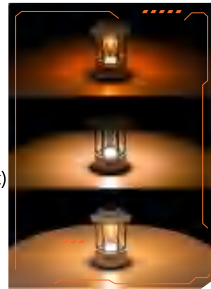

Camping Light Series T35

Camping Light Series Is A Lighting Product Designed By Outdoor Camping. Simple Operation And Diversified Use Of The Scenario Can Meet The Lighting Needs In Different Environments Such As Camping, Night Working, And Daily Use.

Product Structure

Type-C Charge