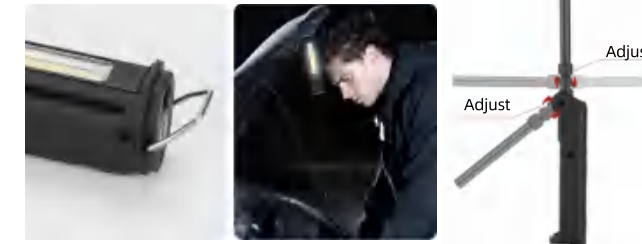

Firm And Convenient Adsorption And Hanging Buckle