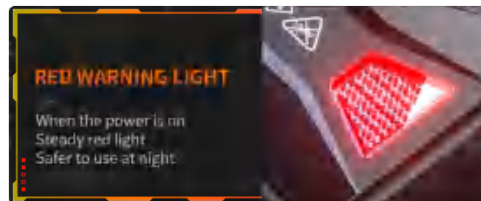

Strong Headlamp Series **HL31**

Superfire Strong Headlamp Series Is Specially Designed For The Needs Of Searching And Rescuing, Industrial Operations, Firefighting, Mining, Etc. It Can Be Used With Helmets To Free Your Hands And Respond Quickly To The Needs Of Tasks.

Product Structure

- Type-C Charge
- Safety Indicator Light
- IP44 Waterproof

4 Modes Power 36w 2 Light Source

(Low Light-Medddum Light-Strong Light-Strobe)

- Telescopic Focus
- Ab16/21700/2*4000mAh
- Two Charging Ways
- Adjustable Headlamp Angle

Details Make Quality