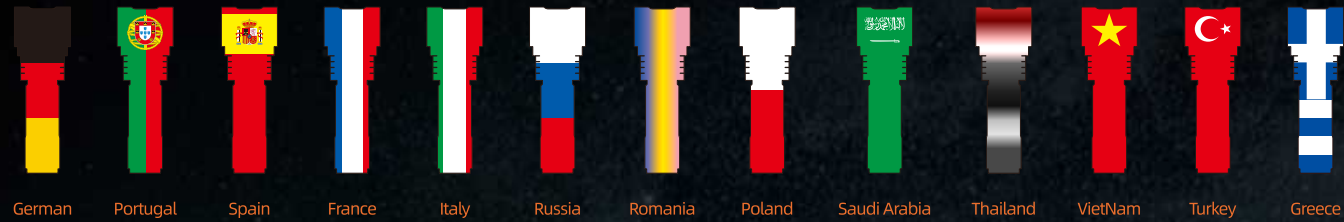

MAIN MARKET

SUPERFIRE

Email: linda@superfire.com

Mobile Phone: +86 18165797081

Website: <http://www.superfire.com>

Address: 9th Floor, Building 10, Shuian Garden Yuanyang Xintiandi, No. 14, Shenglong Road, Shengping Community, Longcheng Street, Longgang District, Shenzhen