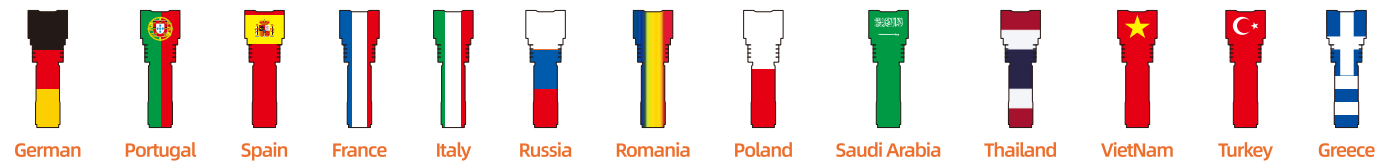

GLOBAL FOOTPRINT

Global Footprint

SUPERFIRE Has A Worldwide Reputation For High-end, High-quality Product Quality. Such As The United States, Canada, Russia, Ukraine, Poland, Romania, Greece, Switzerland, Germany, Italy, France, Turkey, Spain, The Netherlands, The Netherlands, Belgium, Colombia, South Africa, South Korea, Japan, Thailand, Vietnam, Etc., More Than 100,000 Customers Purchased SUPERFIRE Products Every Year.

GLOBAL EXHIBITION BRAND DISTRIBUTORS

German Portugal Spain France Italy Russia Romania Poland Saudi Arabia Thailand VietNam Turkey Greece

Cooperation Process

Brazil

The Exhibition Is The Largest And Most Influential Lighting Professional Exhibition In Latin America. SUPERFIRE Demonstrated Its Brand Strength Through The Exhibition And Gained Many Agency Customers.