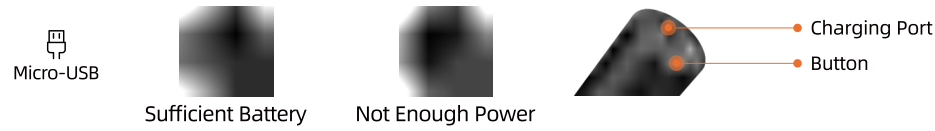

79 SERIES
UV LAMP

UV Light Series S11-H

The UV Light Series Is Designed For Daily Detection Of Pet Urine And Stains, Irradiation Of Scorpion Or Other Insects, Appraising Currency, Identification Of Anti-counterfeiting, Ultraviolet Sterilization, Detection Of Liquid Leaks In The Car, And Criminal Investigation And Other Needs Design.

Product Structure

1 Modes Wave:365NM Battery:18650/800mAh

1 strong light mode

365 Wavelength, Stronger Penetrating Power

Small And Exquisite, Portable Single Mode

Pet Fluorescence Detection And Identification Of Fluorescent Agents