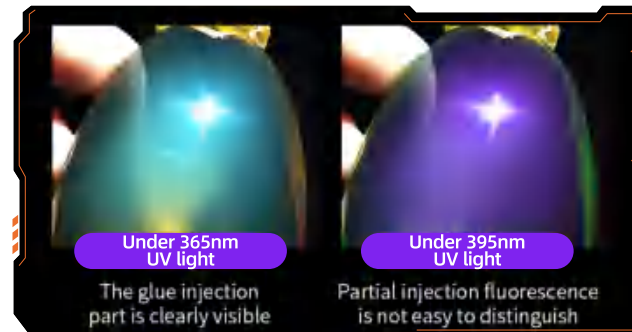

UV06

Model:Z03

Wave:365nm Battery: 21700/4000mAh

Charging Type: Type-C Modes: 1 Strong Light Mode

Hidden Charging Type-c Interface

365 Wavelength, Stronger Penetrating Power

With A Black Mirror, The Purple Light Is More Pure