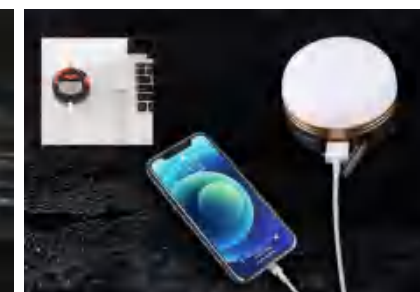

5 Modes: 5 Modes(Strong Light-Low Light-Strobe-SOS-OFF)

T60

T60-A

Two Types Of Camping Lights

Life Waterproof

With Power Bank Function

Daily Emergency

Outdoor Camping