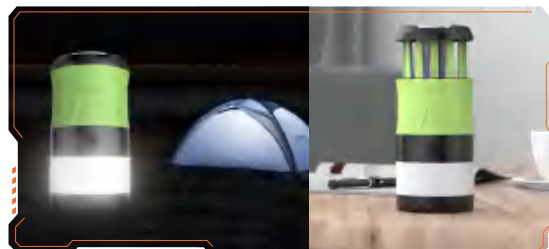

Hook Design

Grid Mosquito Killer

T65

Type-c Charge

6 Modes | Battery: 18650/1200mAh | Power 4w

Turn The Switch Clockwise
Light Source Select Brightness From Low To High

Light Source 360° irradiation

With A Handle, Easy To Carry And Hanging

Turn The Switch Knob On The Clock