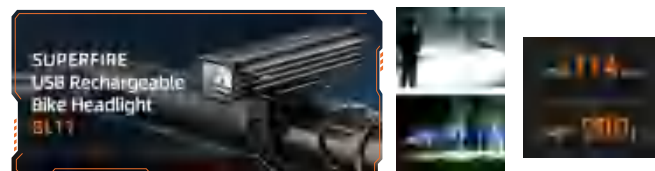

Modes: 4 Modes(light Sense-high Light -low Light -strobe Light)

Light-sensing
Strong light
Weak light
Strobe

BL10

Model:BL11

Power 5w Battery:1*18650 Battery(2000mAh) Charging Type: Micro-USB

Modes: 4 Modes(High Light -Low Light) , long Press2's(SOS-Strobe)

Strong light
Weak light
SOS
Strobe

BL11

Model:BL12

Power 10w Battery:21700/4800mAh Charging Type: Type-C

Modes:4 Modes(High Light -Low Light) , Long Press2's(SOS-strobe)

BL12

CLINK DOUBLE-CLICK
Weak dim light High beam + low beam
Near weak light High beam + near strong light
Near strobe High beam + near weak light
High beam + near strobe