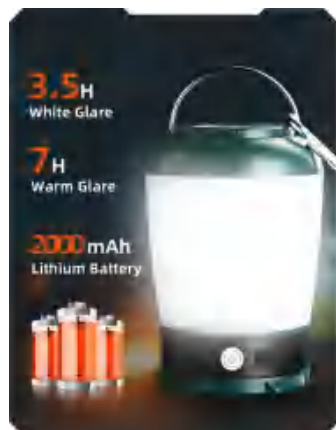

White Warm Dual Lights Camping Light