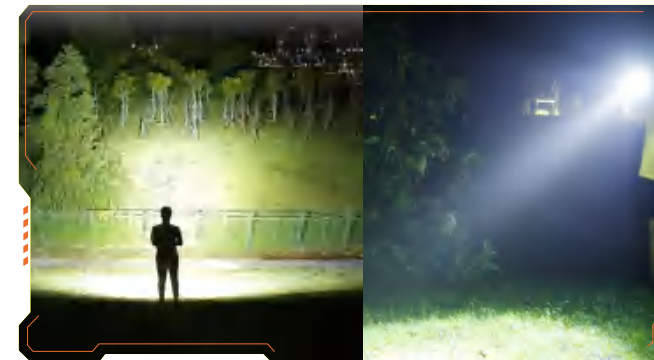

A2

Type-c Charge

Aluminum Alloy Material

6 Modes Power 15w IP43 Waterproof

(Weak-Medium-Strong-Strobe-SOS-OFF)

Telescopic Focus Multiple Security Procedures

Diversified Charging Portable And Compact

Telescopic Focusing Small And Portable