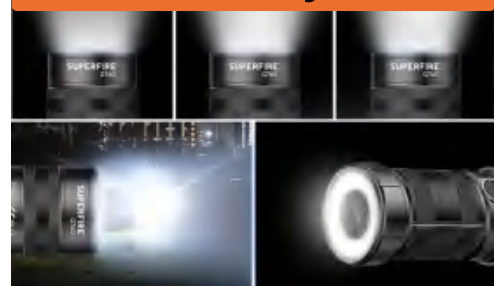

Five Levels Of Brightness