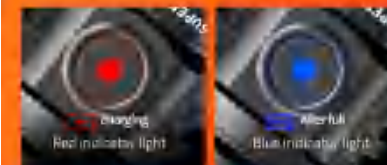

(strong Light-medium Light-low Light-SOS/Strobe)

Dual-mode Lighting With Memory Function

Battery:26650/3700mAh Long Runtime

High Lumens, Long Distance Of 760m

Telescopic Focus

CHARGING REMINDER FUNCTION

SOS