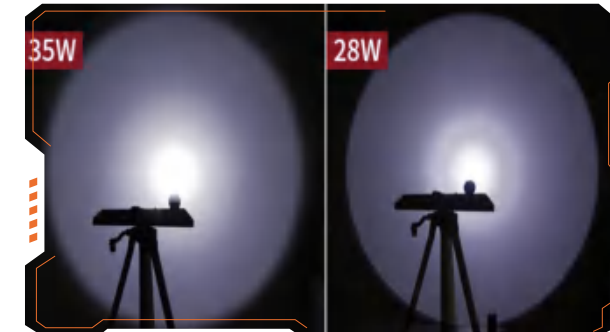

Model:HID85W

Power:85w Dual Power   Battery:11.1V 7800mAh