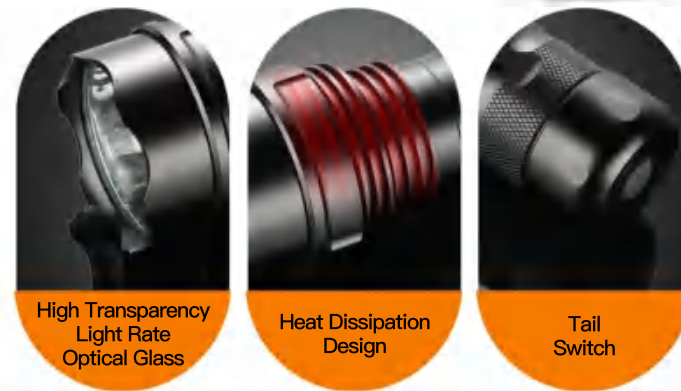

HID Flashlight **HID24W**

High intensity discharge Flashlights are brighter, farther, and wider than ordinary flashlights, and are especially suitable for outdoor adventures, mines, docks, firefighting, military, and police forces. The function of this product can be better reflected in the harsh environment.

Product Structure

Power:28w/35w Dual Power   Battery:11.1V 6600mAh   Charging Type:US Charger

Tail Switch, Good Waterproof Performance   Xenon Special Battery

High Brightness, Long Distance, Long Runtime

Adapt To Different Environments