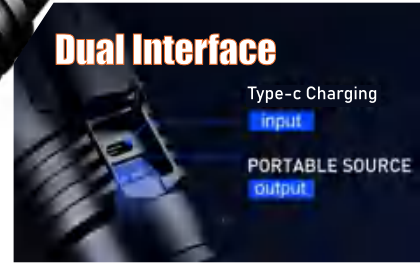

X60-T Type-c Charge **2300 Lumen**

5 Modes Battery: 26650/3700mAh Power 36w
(Low-Middle-High-Strobe-SOS)

Telescopic Focus Powerbank Function

Long Runtime Up To 7 Hours High-power Light Source