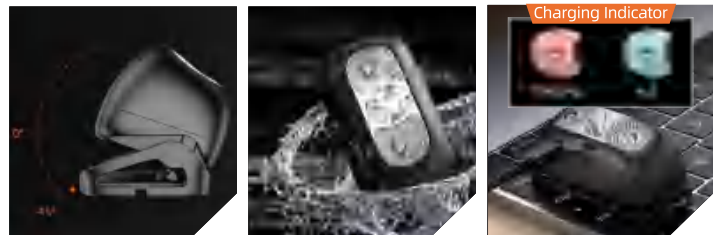

5 LIGHTING MODES

HL05-G/HL05-E:
Strong Light-Medium Light-Low Light-Strobe-SOS

HL05-D:
Strong Light-Low Light-Strobe-SOS; Double-Click To Turn On Red Strobe.

- Adjustable Lamp Bracket
Wider Irradiation Range
- IP44 Waterproof
Safe To Use In Rains
- Usb Charging
Convenient And Efficient