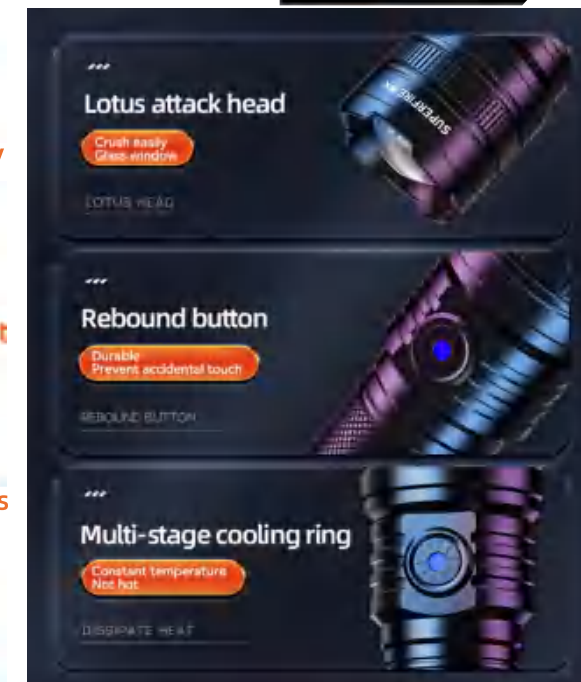

Aluminum Alloy Barrel Waterproof And Drop-resistant

5 Modes Adjust To Meet Different Life Scenarios

High Bright Light Chip Bright All Night

Aluminum Alloy material

Strong light shot

Five light modes

Waterproof