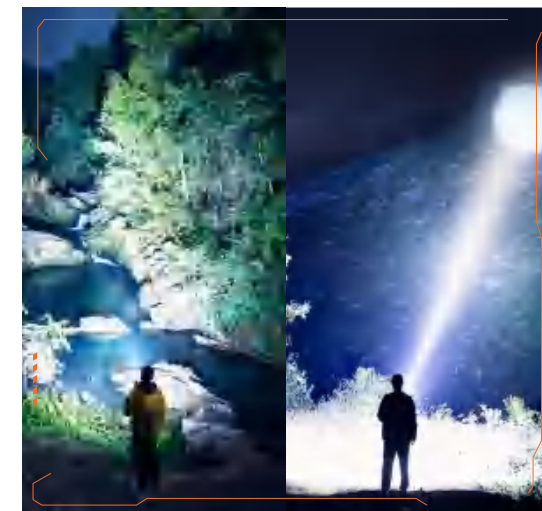

Aluminum Alloy Barrel Waterproof And Drop-resistant

5 Modes Adjust To Meet Different Life Scenarios

High Bright Light Chip Bright All Night

Aluminum Alloy material

Strong light shot

Five light modes

Waterproof