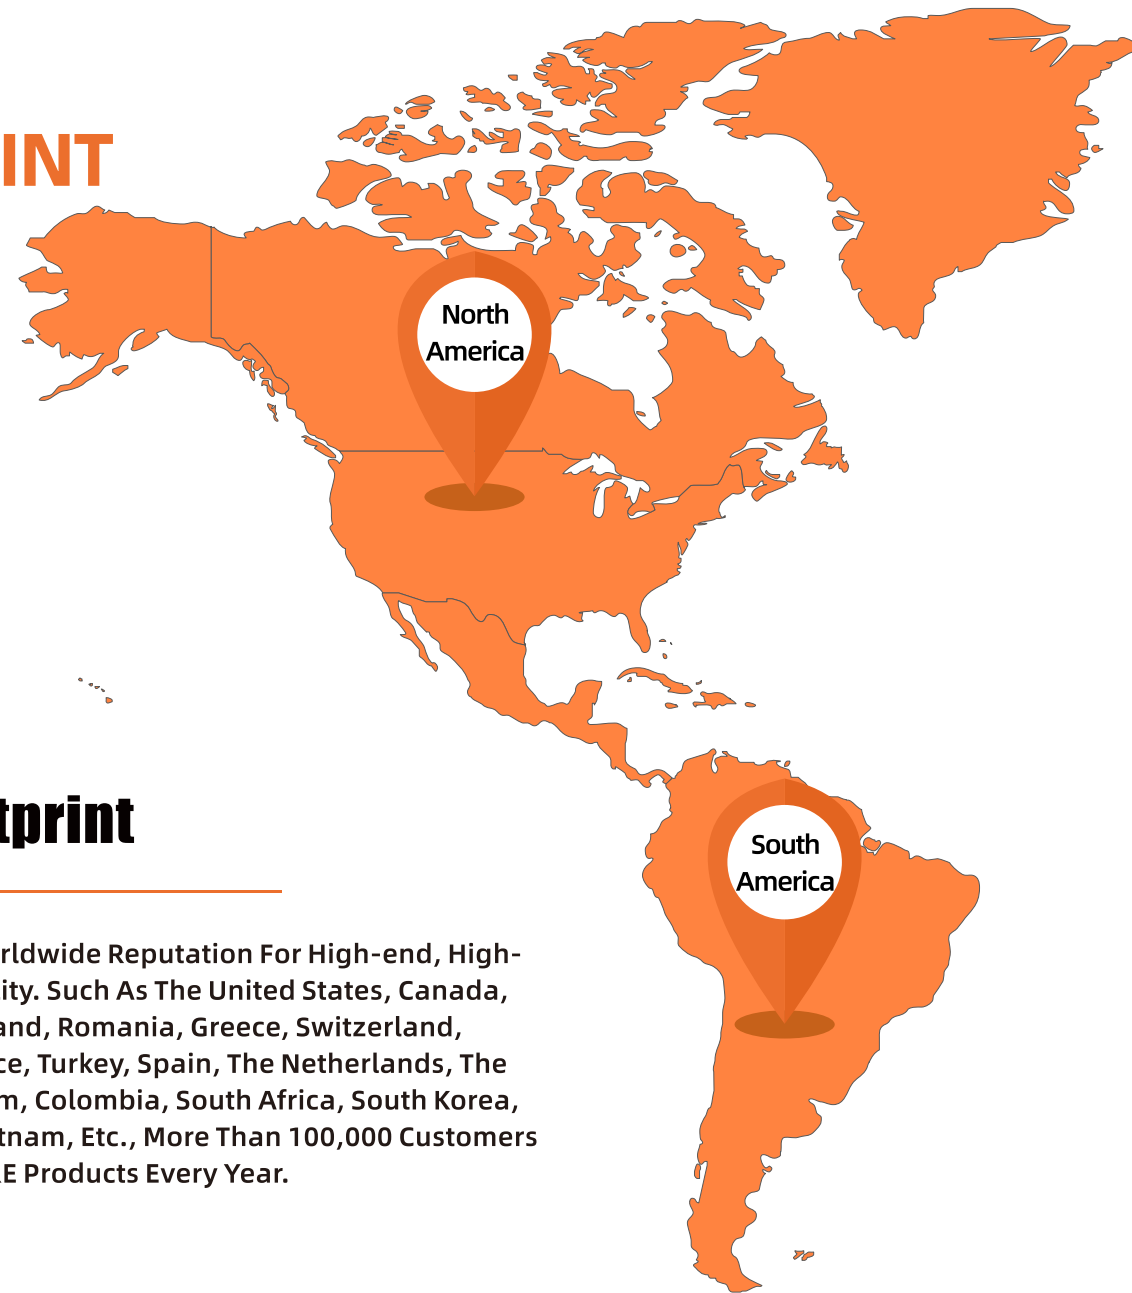

GLOBAL FOOTPRINT

Global Footprint

SUPERFIRE Has A Worldwide Reputation For High-end, High-quality Product Quality. Such As The United States, Canada, Russia, Ukraine, Poland, Romania, Greece, Switzerland, Germany, Italy, France, Turkey, Spain, The Netherlands, The Netherlands, Belgium, Colombia, South Africa, South Korea, Japan, Thailand, Vietnam, Etc., More Than 100,000 Customers Purchased SUPERFIRE Products Every Year.

GLOBAL EXHIBITION BRAND DISTRIBUTORS

German Portugal Spain France Italy Russia Romania Poland Saudi Arabia Thailand VietNam Turkey Greece

Cooperation Process

Brazil

The Exhibition Is The Largest And Most Influential Lighting Professional Exhibition In Latin America. SUPERFIRE Demonstrated Its Brand Strength Through The Exhibition And Gained Many Agency Customers.