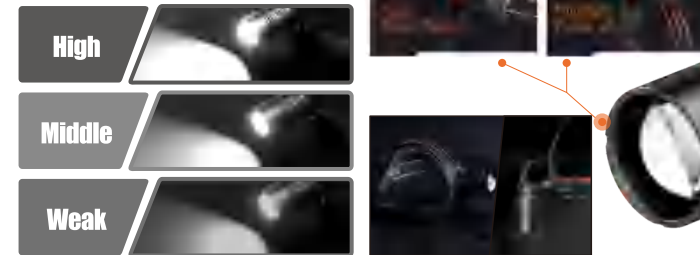

HL08

3 Modes Power 20w Large Illumination Range
(Low Light-Med Light-High Light)

90°angle Adjustment Ab2/18650/2*2000mAh
Telescopic Focusing And Long Irradiation Distance

3 Gears Optional