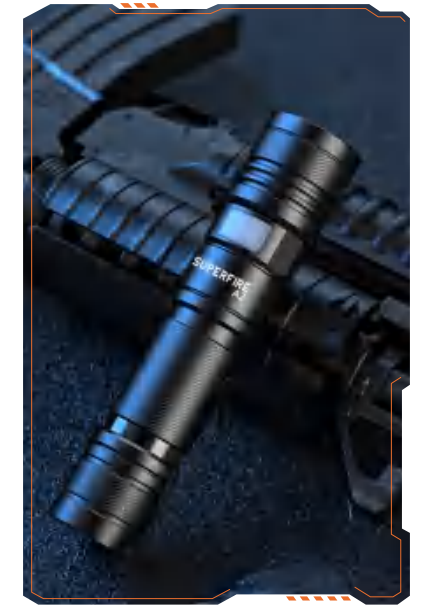

A2

Type-c Charge

Aluminum Alloy Material

6 Modes Power 15w IP43 Waterproof

(Weak-Medium-Strong-Strobe-SOS-OFF)

Telescopic Focus Multiple Security Procedures

Diversified Charging Portable And Compact

Telescopic Focusing Small And Portable