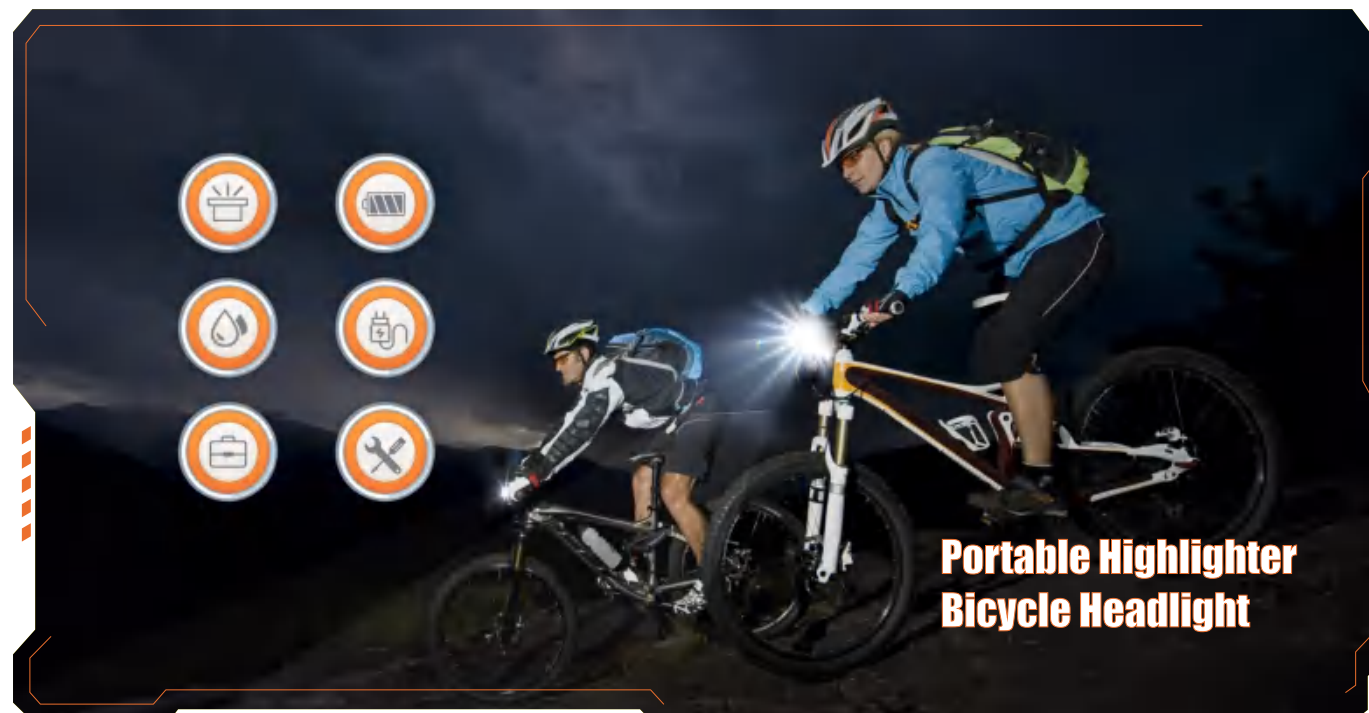

Indicator Light At The Switch

Low Power Steady Red Light   Charging Green Light Flashing   Full Green Light Off

Portable Highlighter Bicycle Headlight