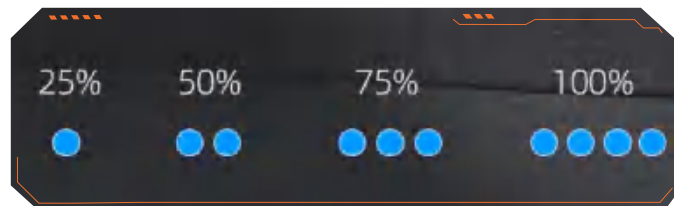

White Main Light Sos-red Light Sos-camp Light SOS